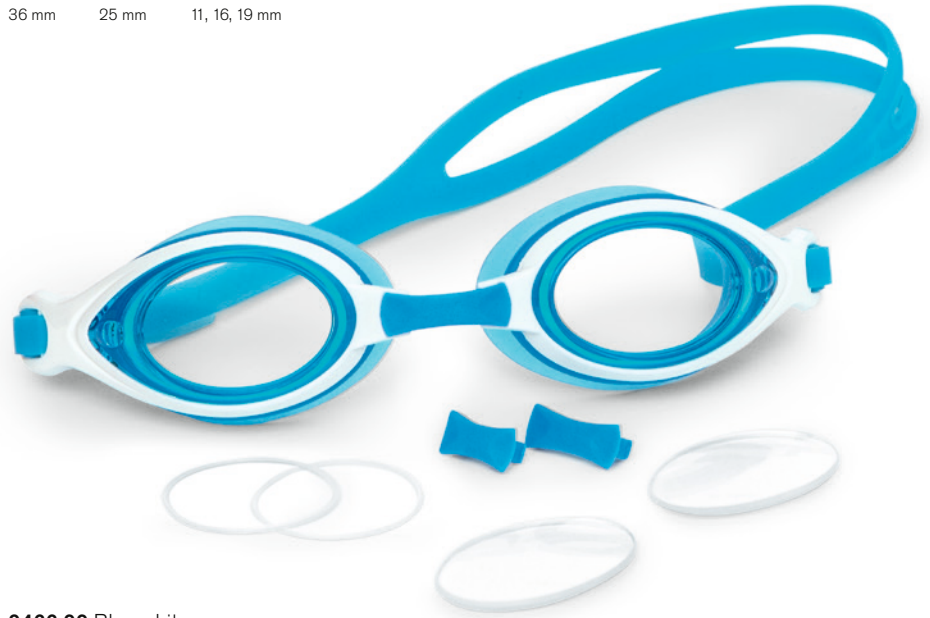

Glazeable swimming goggles

- From + 6.00 dpt. up to -11.00 dpt. with cyl. + 3.00 dpt.
- Individual glazeable by the optician
- Adjustable head band
- 3 nose bridges in sizes S, M, L
- Includes plastic case and additional glazing washer

Includes plastic box

9461 00 Black transparent

9461 01 Blue transparent

Glazeable swimming goggles for kids

- From + 6.00 dpt. up to -11.00 dpt. with cyl. + 3.00 dpt.
- Individual glazeable by the optician
- Adjustable head band
- 3 nose bridges in sizes S, M, L
- Includes plastic case and additional glazing washer

Includes plastic box

9466 00 Blue white

Swimming goggles

Individual glazing
easy and simple

Swimming goggles
Order No. 9461 00, 9461 01
Order No. 9462 00, 9462 01
Order No. 9466 00

20 approx. 20 minutes

This is how it works